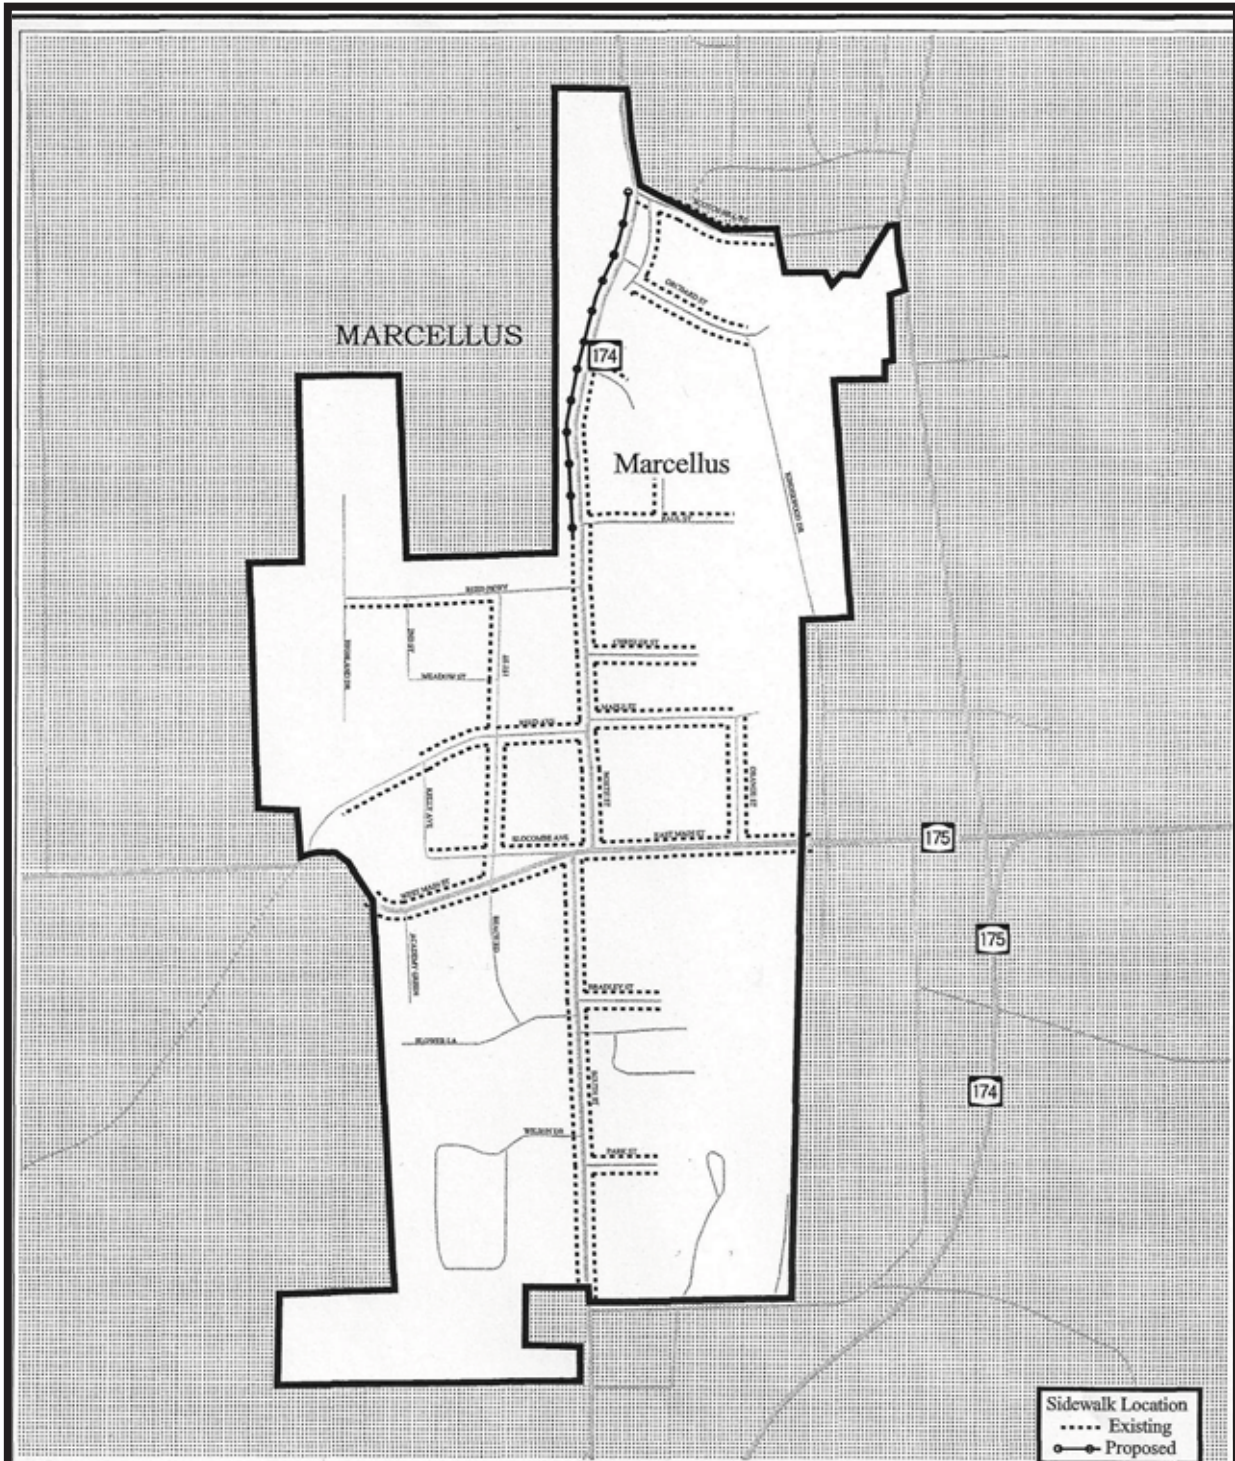

# Document F-1 – SIDEWALK MAP

## Village of Marcellus

**Sidewalk Location**  
 - - - - Existing  
 ——— Proposed

**SMTC**  
 100 Clinton Square  
 126 North Salina Street, Suite 100  
 Syracuse, New York 13202  
 (315) 422-5716  
 Fax: (315) 422-7753  
 www.smtcny.org

### Sidewalk Inventory

This map is for presentation purposes only. SMTC does not guarantee the accuracy or completeness of this map.